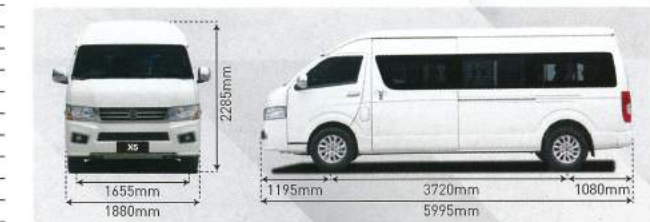

SPECIFICATIONS

Golden Dragon X5		Diesel	
Model Name	X5 3.0TD		
Model Code	XML6609J		
Seat Capacity	16 / 18		
Seat Arrangement	2+2+3+3+3+3 / 2+3+3+3+3+4		
Dimension			
Length x Width x Height (mm)	5,995 x 1,880 x 2,285		
Wheelbase (mm)	3,720		
Ground Clearance (mm)	150		
Weight			
Curb (Kg)	2,760		
GVW (Kg)	4,010		
Engine			
Model	DK5		
Type	In Line 4 Cylinder, 16 - Valve, DOHC, Turbo Charger with Intercooler, Common Rail Fuel Injection		
Displacement (cc)	2,982		
Maximum Rated Power Output [Kw (Hp)/Rpm]	110(149) / 3,400		
Maximum Rated Torque (Nm/Rpm)	350 / 1,800-2,600		
Bore & Stroke (mm)	96 x 103		
Compression Ratio	17.3 : 1		
Fuel Tank (L)	70		
Transmission			
Type	5 Speed Manual		
1 st Gear	4.3134		
2 nd Gear	2.3300		
3 rd Gear	1.4364		
4 th Gear	1.0000		
5 th Gear	0.7890		
Reverse	4.2200		
Steering System			
Type	Hydraulic Power Steering		
Steering Column	Adjustable		
Turning Radius (Diameter)	14.5		
Suspension System			
Front	Double wishbone independent suspension with torsion bar spring		
Rear	Non-independent suspension with leaf spring		
Tyre			
Size	215/75R16		
Rim	16" Alloy Wheel (including spare tyre)		
Safety System			
Front Brake	Disc		
Rear Brake	Drum		
Speed Limiter	100Km/h		
ABS + EBD, Intelligent Brake Assistance System	Standard		
Seat Belt	3 point (Driver & Passengers)		
Reverse Sensor	Equipped with Reverse Monitor		
High Mounted 3rd Brake Light	Standard		
Rear Ground Mirror	Standard		
Glass Hammer	2 pcs with Alarm Device		

PRACTICALITY

DIMENSIONS

Aisle Seats with Arm Rest.	Reverse Camera.	Remote Control Wing Mirror.	LED Daytime Running Light.
Personal Table with Cup Holder.	Air Purifier.	Front Driver & Passenger Power Window.	Electric Chrome Wing Mirror with LED Signal Light.