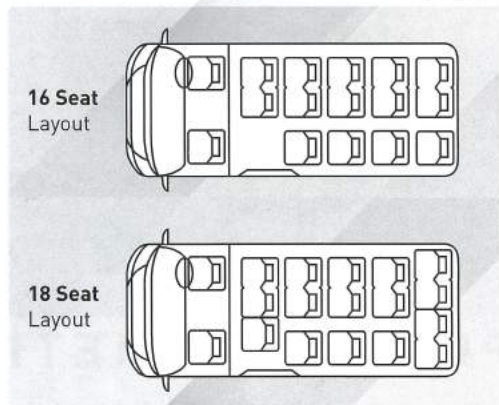

PRACTICALITY

DIMENSIONS

Aisle Seats with Arm Rest.	Reverse Camera.	Remote Control Wing Mirror.	LED Daytime Running Light.
Personal Table with Cup Holder.	Air Purifier.	Front Driver & Passenger Power Window.	Electric Chrome Wing Mirror with LED Signal Light.

SEATING LAYOUT

For more information please contact: